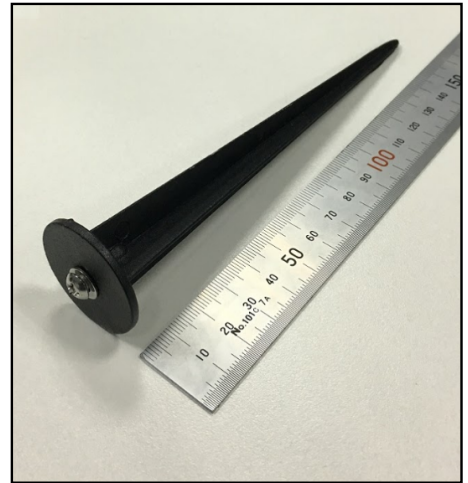

Date
Project
Fixture
Comments

Part Number	Description
FA40	Ground Stake - 160mm Length
FA41	Ground Stake - 205mm Length

## Description

Ground stake accessories for mounting Storm Series fixtures are available for all sizes of fixture. We recommend using FA40 for the Storm Z fixtures, and FA41 for all other fixtures. Each ground stake includes hardware for mounting the Storm Series fixture to it.

## Features

- ▶ Made of black powder coated metal
- ▶ Mounting hardware included
- ▶ small and large size available

## Specifications

Part Number	Dimensions	Weight
FA40	160mm (6.3") length 40mm (1.5") diameter	41g (1.45 oz)
FA41	205mm (8.1") length x 45mm (1.75") diameter	70g (2.45 oz)