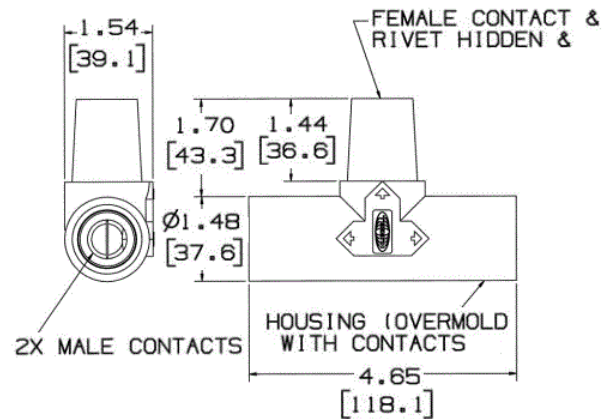

Single Pole Devices and Temporary Power
 Series 16 - 300 and 400A, 600V AC/250V DC
Paralleling Tee

HUBBELL

Ordering Information

Description	Device Color	UPC	Catalog Number
Paralleling "T" Connector (Female-Male-Male)	Black	783585113104	HBLPTBK

Standards

UL 498 and UL1691
 UL Enclosure Types 3R, 4X, 12

Specifications

Product Type	Ts" and Tri-Taps
Tee and Tap Type	Paralleling "T" Fitting
Body Material	Thermoplastic Elastomer
Contact Material	Brass

Online Resources

Customer Use Drawing
 eCatalog
 Installation Instructions

Distributor:

Phone: 407-857-8770
 Fax: 407-857-8771
 Email: sales@techni-lux.com
www.techni-lux.com

Dimensions in Inches (mm)

Hubbell Wiring Device-Kellems • Hubbell Incorporated (Delaware) • 40 Waterview Drive • Shelton, CT 06484