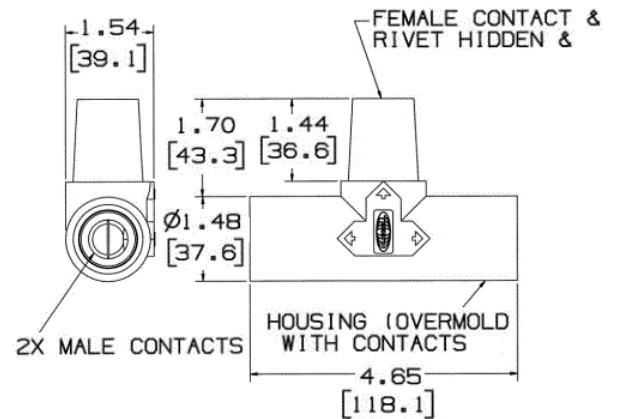

Single Pole Devices and Temporary Power
 Series 16 - 300 and 400A, 600V AC/250V DC
Paralleling Tee

HUBBELL

Ordering Information

Description	Device Color	UPC	Catalog Number
Paralleling "T" Connector (Female-Male-Male)	Blue	783585113111	HBLPTBL

Standards

UL 498 and UL1691
 UL Enclosure Types 3R, 4X, 12

Specifications

Product Type	Ts" and Tri-Taps
Tee and Tap Type	Paralleling "T" Fitting
Body Material	Thermoplastic Elastomer
Contact Material	Brass

Online Resources

Customer Use Drawing
 eCatalog
 Installation Instructions

Distributor:

Phone: 407-857-8770
 Fax: 407-857-8771
 Email: sales@techni-lux.com
www.techni-lux.com

Dimensions in Inches (mm)

Hubbell Wiring Device-Kellems • Hubbell Incorporated (Delaware) • 40 Waterview Drive • Shelton, CT 06484