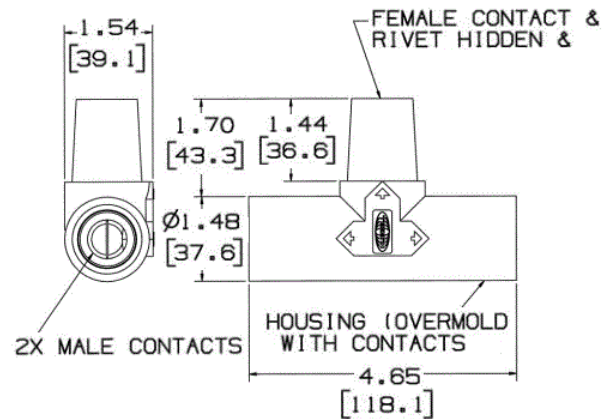

Mechanical

Product Identification	Ratings are a permanent part of the device

Online Resources

Customer Use Drawing
eCatalog
Installation Instructions

Distributor:

Phone: 407-857-8770
Fax: 407-857-8771
Email: sales@techni-lux.com
www.techni-lux.com

Dimensions in Inches (mm)

Hubbell Wiring Device-Kellems • Hubbell Incorporated (Delaware) • 40 Waterview Drive • Shelton, CT 06484

Phone (800) 288-6000 • Fax (800) 255-1031 • Specifications subject to change without notice.