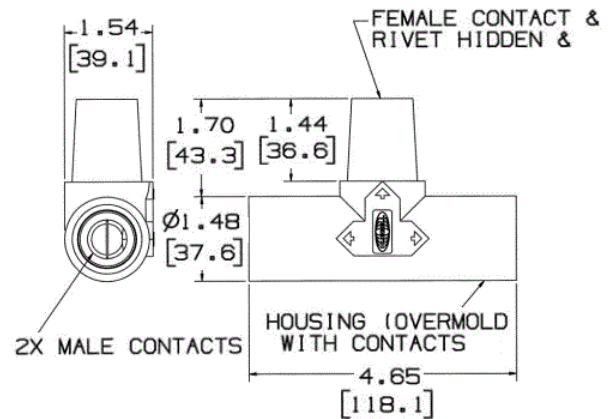

Single Pole Devices and Temporary Power
 Series 16 - 300 and 400A, 600V AC/250V DC
 Paralleling Tee

HUBBELL

Ordering Information

Description	Device Color	UPC	Catalog Number
Paralleling "T" Connector (Female-Male-Male)	Red	783585113159	HBLPTR

Standards

UL 498 and UL1691
 UL Enclosure Types 3R, 4X, 12

Specifications

Product Type	Ts" and Tri-Taps
Tee and Tap Type	Paralleling "T" Fitting
Body Material	Thermoplastic Elastomer
Contact Material	Brass

Performance

Electrical	
Amperage Rating	400A Maximum
Voltage Ratings	600V AC Maximum; 250V DC Maximum

Mechanical	
Product Identification	Ratings are a permanent part of the device

Online Resources

Customer Use Drawing
 eCatalog
 Installation Instructions

Distributor:

Phone: 407-857-8770
 Fax: 407-857-8771
 Email: sales@techni-lux.com
 www.techni-lux.com

Dimensions in Inches (mm)

Hubbell Wiring Device-Kellems • Hubbell Incorporated (Delaware) • 40 Waterview Drive • Shelton, CT 06484