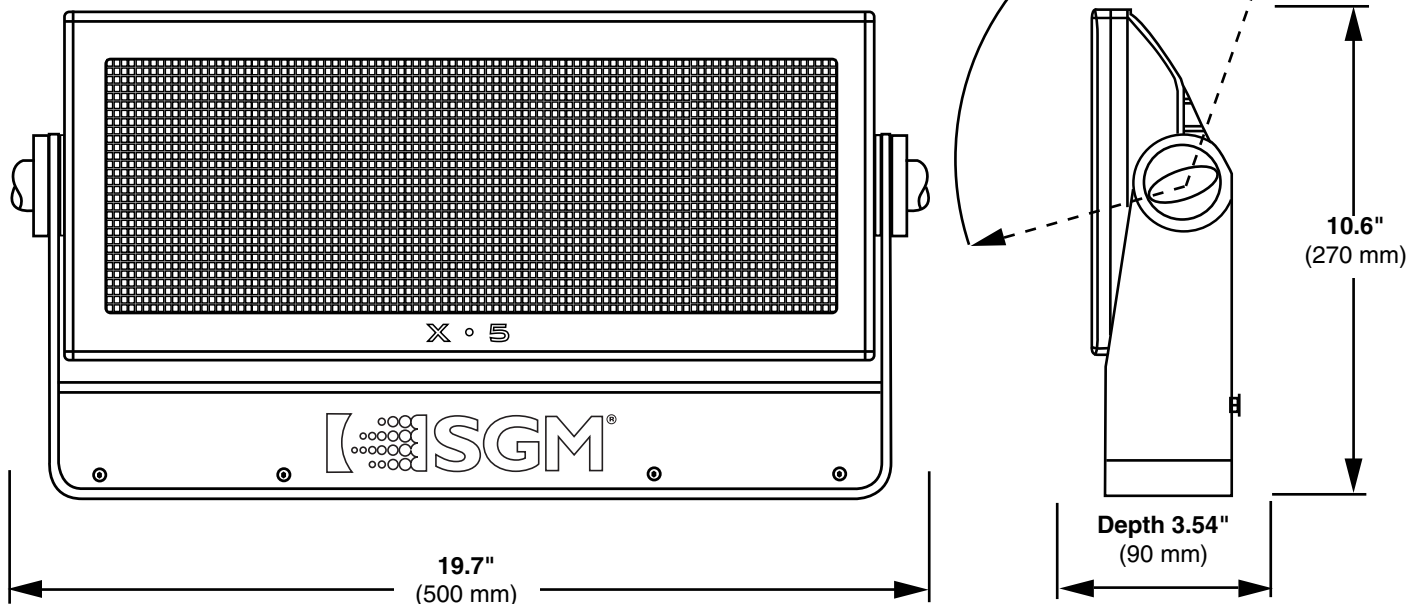

## X-5 White LED Strobe

**Product Code**  
**ST-X5**

### Product Description:

X-5 is the industry's first high output professional LED strobe light. It is an environmentally friendly, compact fixture that can deliver the same output as conventional high wattage xenon strobes at a fifth of the power. The X-5 white LED strobe uses 3,000 Welly Power LED's. It's low power consumption would allow running 100 X-5's on only 300 amps, when compared to the 1600 amps required to power 100 conventional strobes.

The X-5 white LED strobe is housed in a black, slim aluminum chassis. It also features a wide 120° beam spread, tilts from 0°-110°, 1, 3, 4, 6 or 7 DMX channel modes of operation and is easily set up via OLED 5-button graphic display. In 7 channel mode, the panel can be split into 3 controllable sections. Both duration and rate can be adjusted to create various burst and flash effects. Other features include: Simple Menu structure; Upgradable software (via DMX); IP20 rated; standard Neutrik powerCON connectors for in and pass through, and standard 5-pin XLR DMX In/Out. Using the included bottom plate, unit can sit on the floor, or with option, mount onto to two inch pipe via a fast lock omega clamp.

### Product Features and Specifications:

- 2,970 White LEDs
- LEDs expected lifetime: 50,000 hours
- CONNECTORS: Standard NEUTRIK PowerCon in/pass thru, Standard 5 pins XLR for DMX in and out
- Fixed spread angle: 120 Degrees
- Pan/Tilt: 0°/110°
- DMX Channel Modes: 1, 3, 4, 6 and 7 DMX Channels, USITT DMX 512A and RDM
- OLED 5-button graphic display with user-friendly Menu
- Upgradable software via DMX
- Insulation Rating: IP20
- Power Consumption: 360 W Standby power 6W
- Power: 208-240vAC, 50-60Hz,
- Possible daisy chain of power for up to 10 units in 208v
- Lens: Tempered glass front
- Size: 10.6" x 19.7" x 3.54"
- Weight: 5.8 kgs/12.76 lbs
- Body Material: Aluminum
- Color: Black