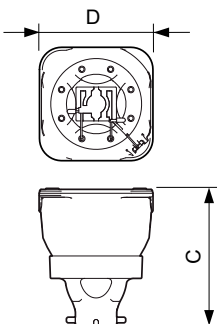

MSD Platinum (Touring/Stage)

EAN/UPC - Product	8718696684207
Order code	928495205314
Numerator - Quantity Per Pack	1
Numerator - Packs per outer box	8

Material Nr. (12NC)	928495205314
Net Weight (Piece)	136.600 g

Dimensional drawing

MSD Platinum 20 RB

Product	D	O	C