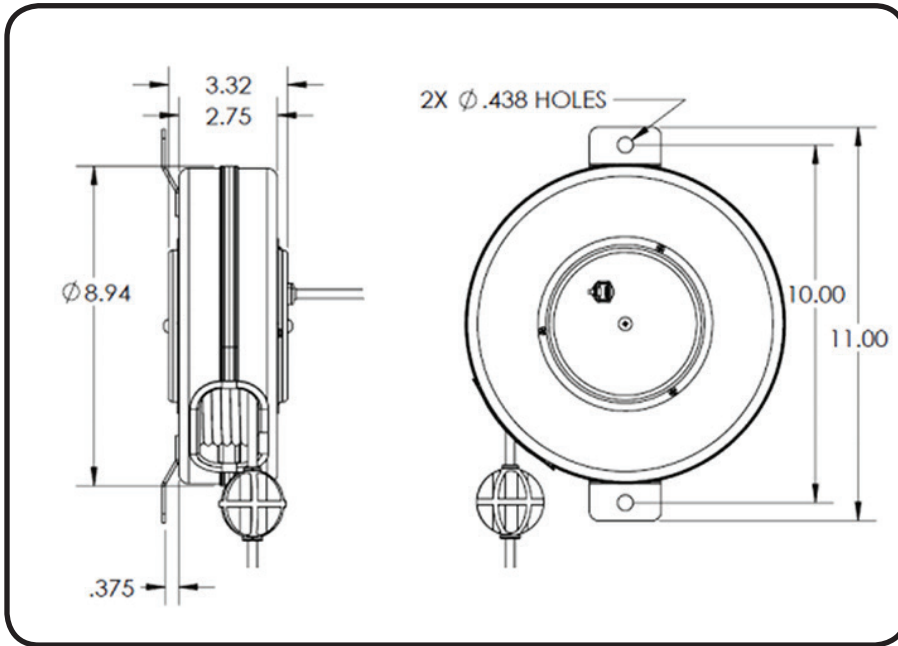

Stage Ninja[®] 65 Foot Retractable CAT6 Unshielded Cable Reel

Premium CAT6 unshielded cable. Pull cable to desired length (it locks in place); give the cable another pull to unlock. Cable instantly retracts into protective housing.

Custom options available. Call 317-829-1507 to learn more. Made in USA 

WARNING

Read all instructions. Keep out of reach of children. The Stage Ninja[®] Retractable Cable Reel is not a toy! This product can cause injury including but not limited to burns, cuts, eye injuries, or amputation if cord is used improperly. Recoil can cause injuries, especially when recoil is unexpected. When unplugging from connection, hold the cable end when retracting to maintain control of recoil. Do not wrap cord around finger, neck, arm, leg or other appendage or body part. The retractable cord is for use by responsible adults only. Do not allow anyone to touch or encounter the reel while it is in use. Stop using the retractable cable reel if the cable becomes frayed, damaged, shows any other signs of wear and tear, or does not function properly. Do not attempt to repair the cord. Wear long pants to reduce the risk of burns and cuts from the retractable cord. Do not place hands, feet, head or any other appendage or body part near housing unit while the cord is extended. Please heed these warning and use retractable cable reel with caution.

Reel Material	Retraction length (US/M) / Connector	Reel Size / Color	Cord Color	Static Length / Connector
Powder Coated Steel	65ft (19.8m) / RJ-45	9 Inch / Black	Black	3ft (.9m) / RJ-45
Weight	Constant Tension Available	Shielded	Mounting	Warranty
10 lbs / 4.5 kg	Yes	No	Flat Mounting Strap	1 Year