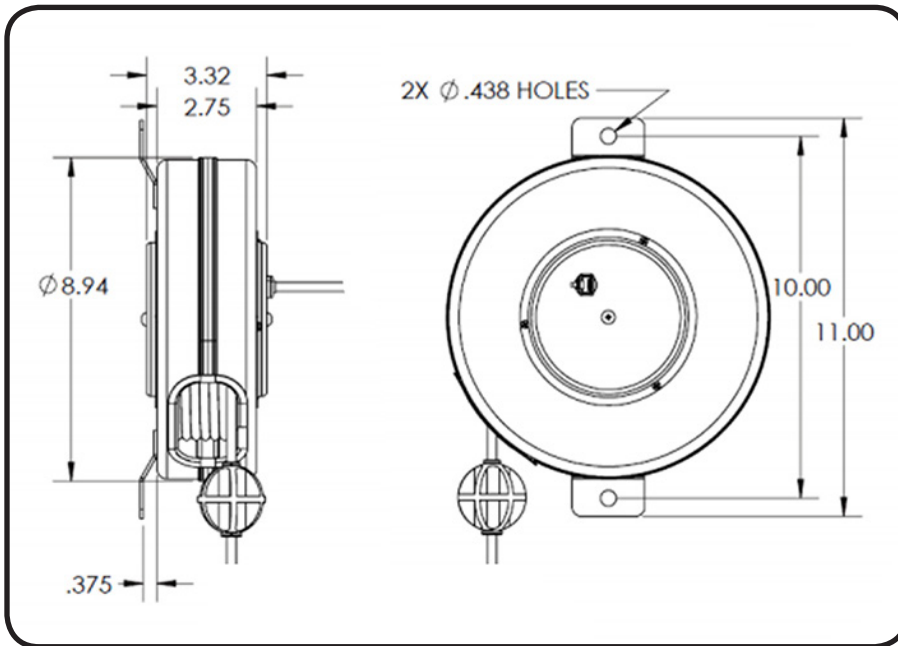

Stage Ninja[®] 40 Foot Retractable Female DMX Cable Reel

Premium DMX cable with genuine 5-pin Neutrik[®] DMX connectors. Pull cable to desired length (it locks in place); give the cable another pull to unlock. Cable instantly retracts into protective housing.

Custom options available. Call 407-857-8770 to learn more. Made in USA 

WARNING

Read all instructions. Keep out of reach of children. The Stage Ninja[®] Retractable Cable Reel is not a toy! This product can cause injury including but not limited to burns, cuts, eye injuries, or amputation if cord is used improperly. Recoil can cause injuries, especially when recoil is unexpected. When unplugging from connection, hold the cable end when retracting to maintain control of recoil. Do not wrap cord around finger, neck, arm, leg or other appendage or body part. The retractable cord is for use by responsible adults only. Do not allow anyone to touch or encounter the reel while it is in use. Stop using the retractable cable reel if the cable becomes frayed, damaged, shows any other signs of wear and tear, or does not function properly. Do not attempt to repair the cord. Wear long pants to reduce the risk of burns and cuts from the retractable cord. Do not place hands, feet, head or any other appendage or body part near housing unit while the cord is extended. Please heed these warning and use retractable cable reel with caution.

Reel Material	Retraction length (US/M) / Connector	Reel Size / Color	Cord Color	Static Length / Connector
Powder Coated Steel	40ft (12.2m) / 5-pin Female	9 Inch / Black	Black	6ft (1.8m) / 5-pin Male
Weight	Constant Tension Available	Shielded	Mounting	Warranty
9 lbs / 4.1 kg	Yes	Yes	Flat Mounting Strap	1 Year