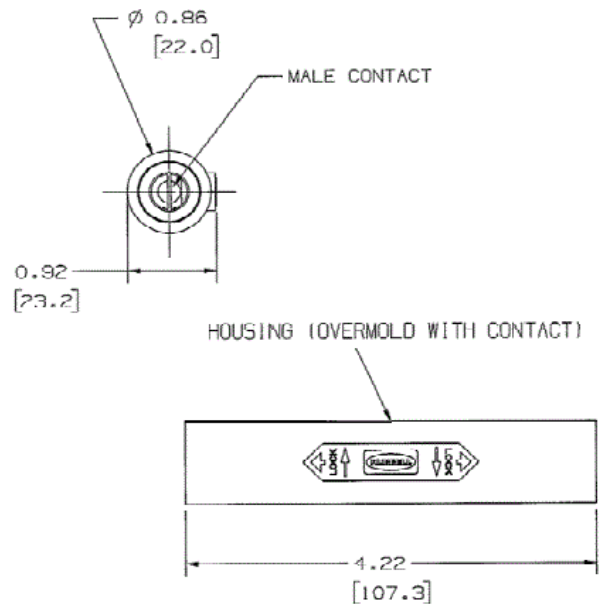

Single Pole Devices and Temporary Power

Series 15 - 150 Ampere, 600V AC/DC

Gender Reversing Devices

HUBBELL

Ordering Information

Description	Device Color	UPC Number	Catalog Number
Male-Male, 150A, 600V AC/DC device	White	783585458687	HBL15DMW

Listings

UL and cUL Listed
UL Enclosure Types 3R, 4X, 12
National Electric Code (NEC), ANSI/NFPA 70

Online Resources

Customer Sales Drawings
eCatalog
Installation Instructions

Dimensions in Inches (mm)

Hubbell Wiring Device-Kellems • Hubbell Incorporated (Delaware) • 40 Waterview Drive • Shelton, CT 06484

Phone (800) 288-6000 • Fax (800) 255-1031 • Specifications subject to change without notice.

Distributor:

Techni-Lux
www.techni-lux.com

Phone: 407-857-8770

Fax: 407-857-8771

Email: sales@techni-lux.com