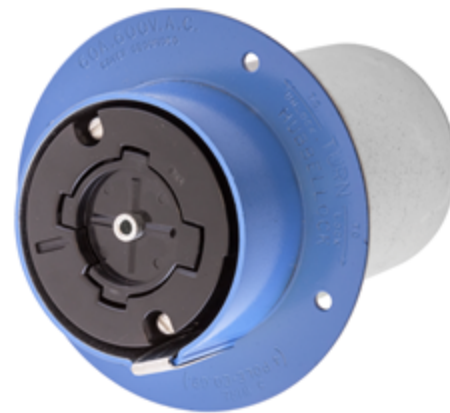

Hubbellock® Devices
60A, 600V AC, 4 Pole, 5 Wire Grounding
Hubbellock® Flanged Receptacle

HUBBELL

Features

- Spring loaded safety shutter contains arcing when mating or un-mating devices under load
- Spring loaded safety shutter automatically ejects the plug eliminating contact teasing
- Box terminals in conjunction with stainless steel terminal screws provide maximum termination strength and dependability
- Metallic housing provides protection from damage in harsh environments

Ordering Information

Description	Device Color	UPC	Catalog Number
Black phenolic interior with steel housing and flange with blue finish	Blue	783585017525	HBL26521

Listings

Listed to UL Standard
Certified to CSA Standard

Specifications

Flanged Housing	Zinc plated steel
Receptacle Interior	Phenolic
Contacts / Springs	Copper alloy
Terminal	Copper
Terminal Screws	Stainless steel

Performance

Electrical	
Current Interrupting	Certified for current interrupting at full rated current
Dielectric Voltage	2,000V minimum
Mechanical	
Terminal Accomodation	#8 AWG - #4 AWG solid or stranded copper wire only.
Terminal Identification	Terminals identified in accordance with UL 498
Environmental	
Flammability	UL 94 V0 for Receptacles and Inlets.HB or better for Plugs and Connectors
Moisture Resistance	IP30 Suitability
Operating Temperatures	Maximum Continuous 75°C; Minimum -40°C (w/o impact)

Accessories

Plug	HBL26519

Resources

Customer Use Drawing
eCatalog

Dimensions in Inches (mm)

Hubbell Wiring Device-Kellems • Hubbell Incorporated (Delaware) • 40 Waterview Drive • Shelton, CT 06484

Phone (800) 288-6000 • Fax (800) 255-1031 • Specifications subject to change without notice.

Distributor:

Phone: 407-857-8770

Fax: 407-857-8771

Email: sales@techni-lux.com

www.techni-lux.com