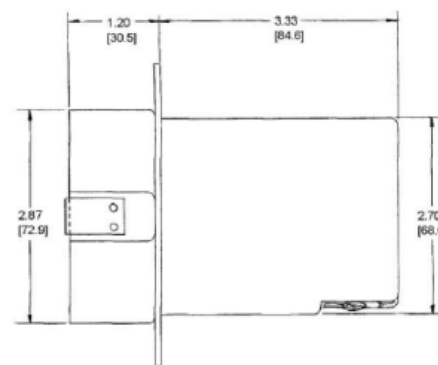

Hubbellock® Devices
60A, 600V AC, 4 Pole, 5 Wire Grounding
Hubbellock® Flanged Receptacle

HUBBELL

Features

- Spring loaded safety shutter contains arcing when mating or un-mating devices under load
- Spring loaded safety shutter automatically ejects the plug eliminating contact teasing
- Box terminals in conjunction with stainless steel terminal screws provide maximum termination strength and dependability
- Metallic housing provides protection from damage in harsh environments

Ordering Information

Description	Device Color	UPC	Catalog Number
Black phenolic interior with steel housing and flange with blue finish	Blue	783585017525	HBL26521

Listings

Listed to UL Standard
Certified to CSA Standard

Specifications

Flanged Housing	Zinc plated steel
Receptacle Interior	Phenolic
Contacts / Springs	Copper alloy
Terminal	Copper
Terminal Screws	Stainless steel

Performance

Electrical	
Current Interrupting	Certified for current interrupting at full rated current
Dielectric Voltage	2,000V minimum
Mechanical	
Terminal Accomodation	#8 AWG - #4 AWG solid or stranded copper wire only.
Terminal Identification	Terminals identified in accordance with UL 498
Environmental	
Flammability	UL 94 V0 for Receptacles and Inlets.HB or better for Plugs and Connectors
Moisture Resistance	IP30 Suitability
Operating Temperatures	Maximum Continuous 75°C; Minimum -40°C (w/o impact)

Accessories

Plug	HBL26519

Resources

Customer Use Drawing
eCatalog

Dimensions in Inches (mm)

Hubbell Wiring Device-Kellems • Hubbell Incorporated (Delaware) • 40 Waterview Drive • Shelton, CT 06484

Phone (800) 288-6000 • Fax (800) 255-1031 • Specifications subject to change without notice.

Distributor:

Phone: 407-857-8770

Fax: 407-857-8771

Email: sales@techni-lux.com

www.techni-lux.com