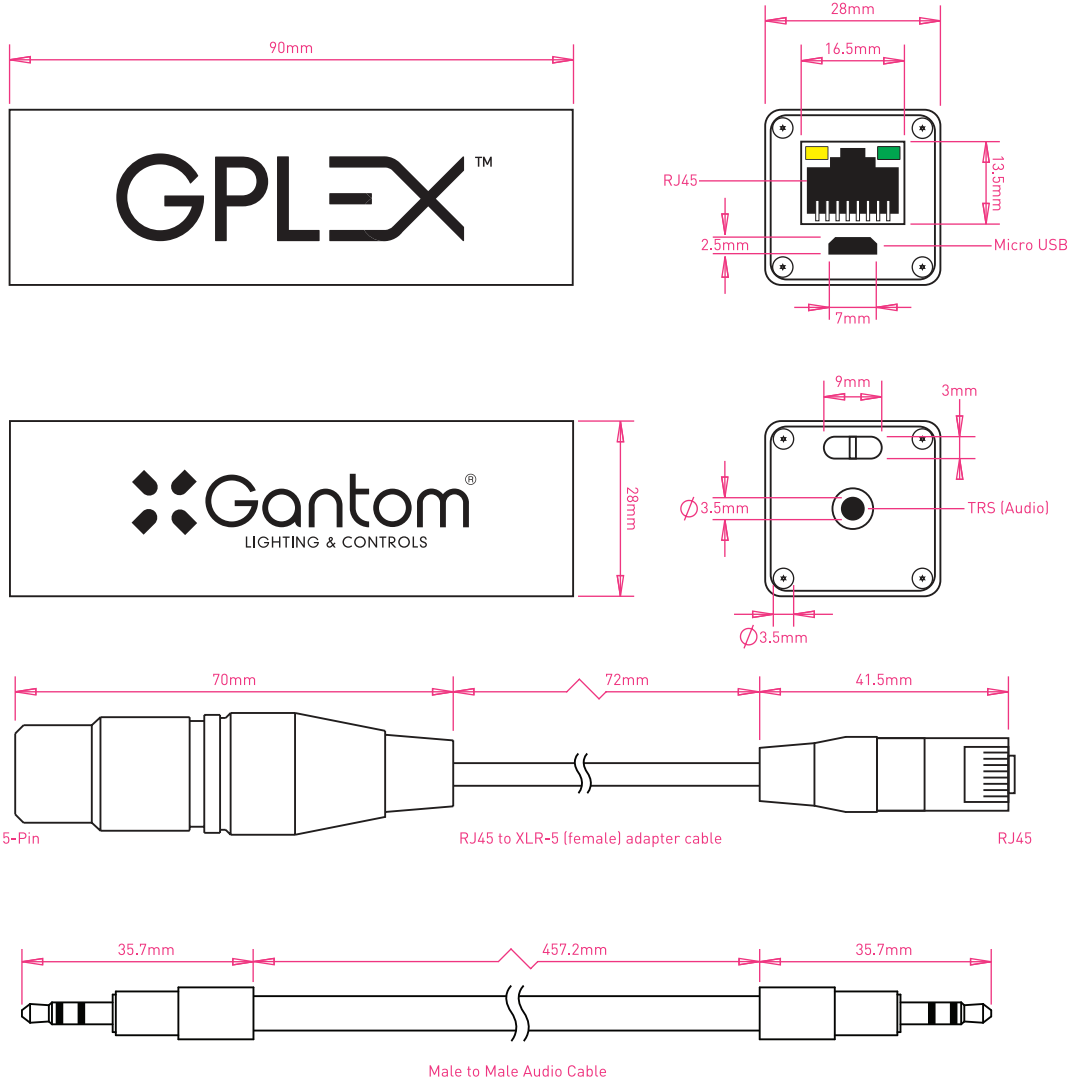

PACKAGE CONTENTS

- ✓ GPlex
- ✓ RJ45 to XLR-5 (female) adapter cable
- ✓ Male to male audio cable
- ✓ Micro USB charging cable
- ✓ Quick-start guide
- ✓ Carrying case

SPECIFICATIONS

DMX CHANNELS	512 (One Universe)
REFRESH RATE	44Hz
DIMENSIONS	90mm (3.54") x 28mm (1.1") x28mm (1.1")

SKU NUMBER

Gantom GPlex	GPLEX1
--------------	--------

PINOUTS

RJ45 PINOUT

Pin 1: DMX+
Pin 2: DMX-
Pin 3-6: No Connect
Pin 7-8: COM

XLR-5 PINOUT

Pin 1: COM
Pin 2: DMX-
Pin 3: DMX+
Pin 4-5: No Connect

LED INDICATORS