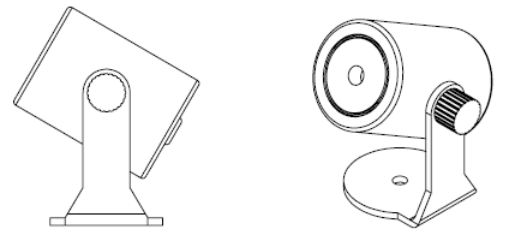

Male Pro Cable Branch Connector

Distributor:

Phone: 407-857-8770

Fax: 407-857-8771

Email: sales@techni-lux.com

www.techni-lux.com