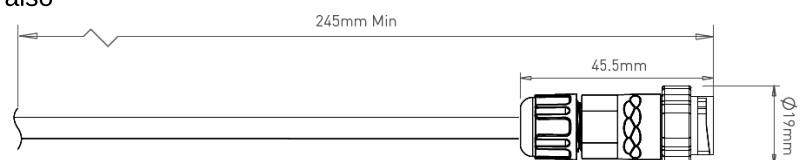

Male Pro Cable Branch Connector

Distributor:

Phone: 407-857-8770

Fax: 407-857-8771

Email: sales@techni-lux.com

www.techni-lux.com