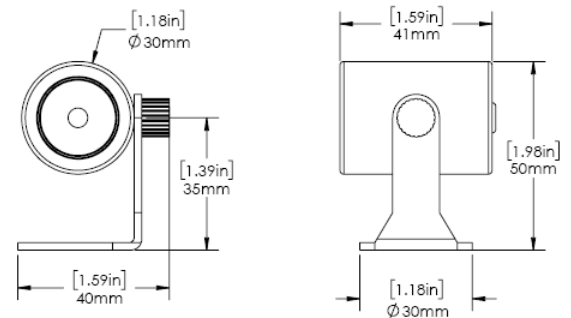

Male Pro Cable Branch Connector

Distributor:

Phone: 407-857-8770

Fax: 407-857-8771

Email: sales@techni-lux.com

www.techni-lux.com