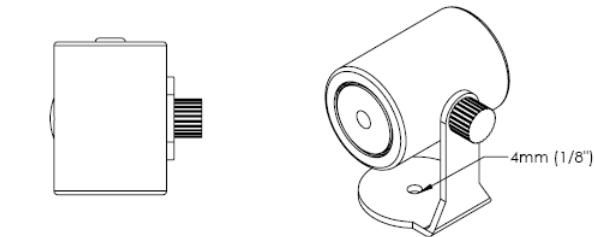

Male Pro Cable Branch Connector

Distributor:

Phone: 407-857-8770

Fax: 407-857-8771

Email: sales@techni-lux.com

www.techni-lux.com