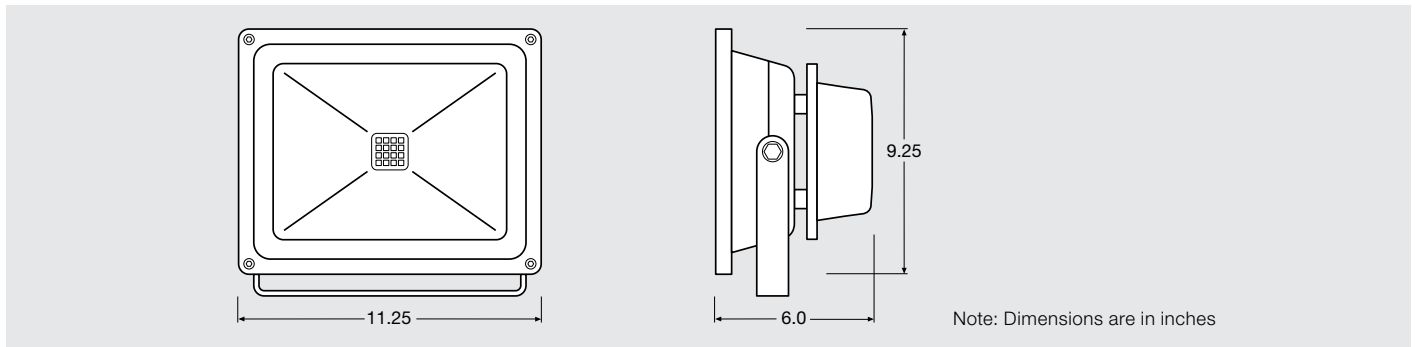

Ordering Information

Item Number	Ordering Abbreviation	Watts (W)	Volts (V)	CCT (K)	Lumens (lm)	CRI	Life L₇₀ (hrs.)	Overall			
								Length (in.)	Height (in.)	Depth (in.)	Weight (lb.)
54757	KREIOS FL 60W	60	100-277	3200	3000	95	40,000	11.25	9.25	6.0	8.8

Dimensions