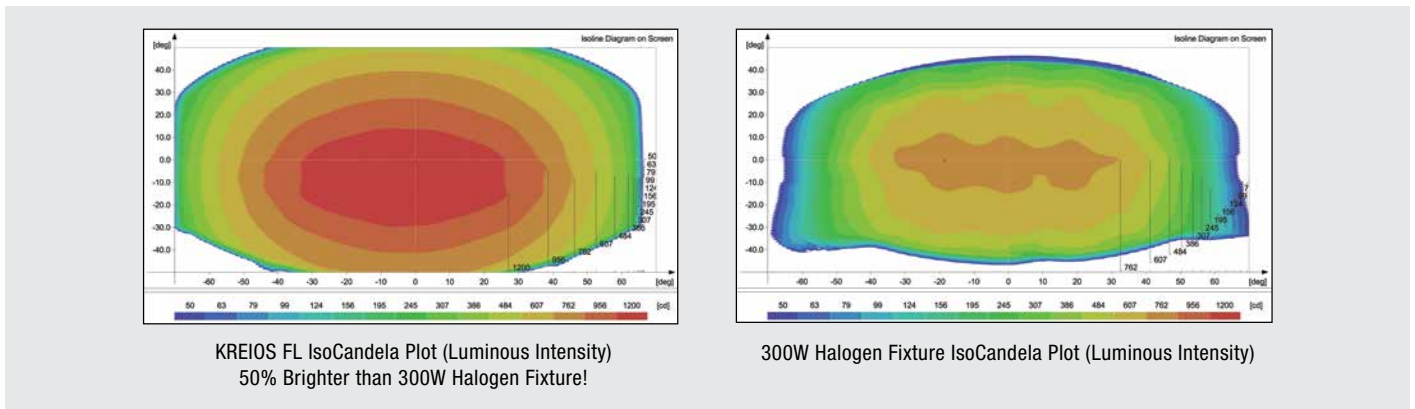

Technical Information