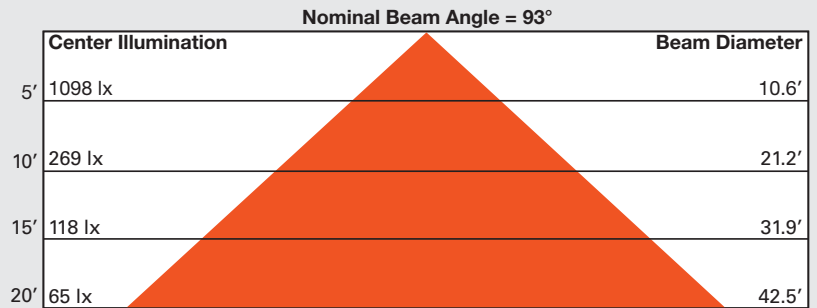

## Ordering Information

Item Number	Ordering Abbreviation	Watts (W)	Volts (V)	CCT (K)	Lumens (lm)	CRI	Life L <sub>70</sub> (hrs.)	Overall			
								Length (in.)	Height (in.)	Depth (in.)	Weight (lb.)
54758	KREIOS FLx 90W	90	120	3500	5000	92	40,000	11.25	9.25	6.0	8.8

## Dimensions

## Photometric Data

Nominal Beam Angle: 93°

Distance	Footcandles	Lux	Field diameter
5'	102	1098	10.6'
10'	25	269	21.2'
15'	11	118	31.9'
20'	6	65	42.5'