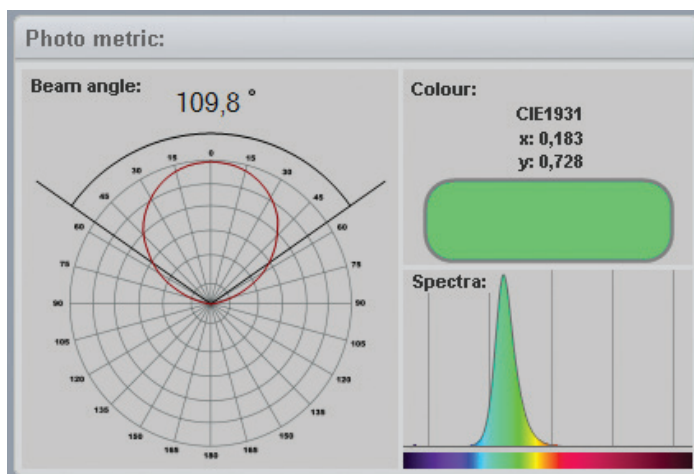

Q.7

PHOTOMETRIC DATA*

110°
All LEDs on

Light output	28000 [lm]
Power	450 [W]
Efficiency	62 [lm/W]
CRI	82
CCT	8000 [K]

110°
Red

Light output	3100 [lm]
Power	80 [W]
Efficiency	39 [lm/W]

110°
Green

Light output	6300 [lm]
Power	134 [W]
Efficiency	47 [lm/W]

* Goniometer Scan / Ocean optics / Viso Systems Light Spion™

Q.7

PHOTOMETRIC DATA*

110°

Blue

Light output	1500 [lm]
Power	125 [W]
Efficiency	12 [lm/W]

110°

White

Light output	19000 [lm]
Power	135 [W]
Efficiency	141 [lm/W]
CRI	80
CCT	5700 [K]

Distributor:

Techni-Lux
www.techni-lux.com

Phone: 407-857-8770
Fax: 407-857-8771
Email: sales@techni-lux.com

* Goniometer Scan / Ocean optics / Viso Systems Light Spion™