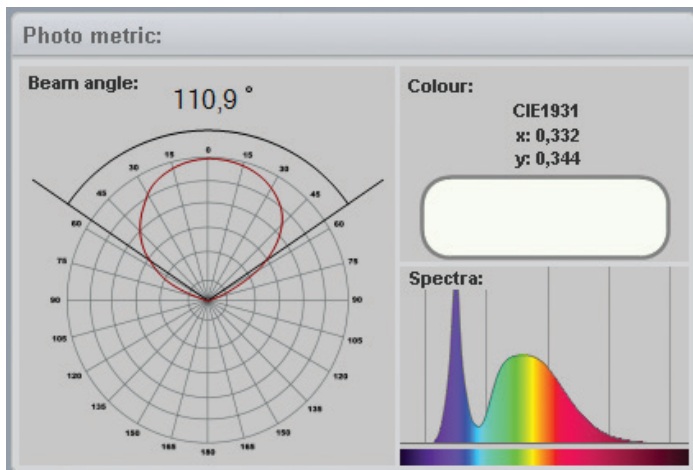

Q.7

PHOTOMETRIC DATA*

110°
All LEDs on

Light output	28000 [lm]
Power	450 [W]
Efficiency	62 [lm/W]
CRI	82
CCT	8000 [K]

110°
Red

Light output	3100 [lm]
Power	80 [W]
Efficiency	39 [lm/W]

110°
Green

Light output	6300 [lm]
Power	134 [W]
Efficiency	47 [lm/W]

* Goniometer Scan / Ocean optics / Viso Systems Light Spion™

Q.7

PHOTOMETRIC DATA*

110°

Blue

Light output	1500 [lm]
Power	125 [W]
Efficiency	12 [lm/W]

110°

White

Light output	19000 [lm]
Power	135 [W]
Efficiency	141 [lm/W]
CRI	80
CCT	5700 [K]

Distributor:

Techni-Lux
www.techni-lux.com

Phone: 407-857-8770
Fax: 407-857-8771
Email: sales@techni-lux.com

* Goniometer Scan / Ocean optics / Viso Systems Light Spion™