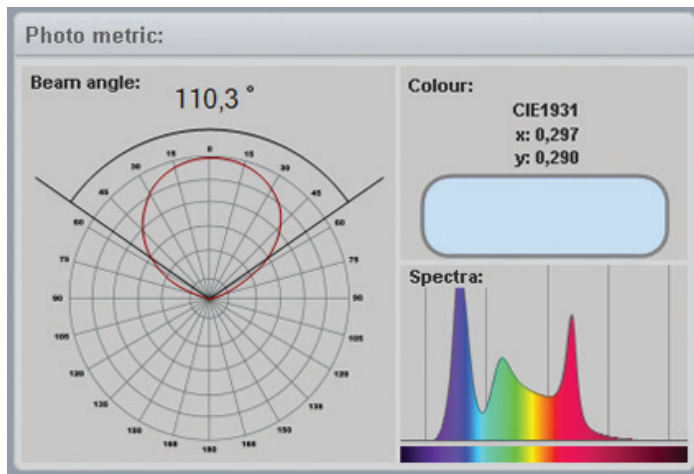

Q.7

PHOTOMETRIC DATA*

110°
All LEDs on

Light output	28000 [lm]
Power	450 [W]
Efficiency	62 [lm/W]
CRI	82
CCT	8000 [K]

110°
Red

Light output	3100 [lm]
Power	80 [W]
Efficiency	39 [lm/W]

110°
Green

Light output	6300 [lm]
Power	134 [W]
Efficiency	47 [lm/W]

* Goniometer Scan / Ocean optics / Viso Systems Light Spion™

Q.7

PHOTOMETRIC DATA*

110°

Blue

Light output	1500 [lm]
Power	125 [W]
Efficiency	12 [lm/W]

110°

White

Light output	19000 [lm]
Power	135 [W]
Efficiency	141 [lm/W]
CRI	80
CCT	5700 [K]

Distributor:

Techni-Lux
www.techni-lux.com

Phone: 407-857-8770
Fax: 407-857-8771
Email: sales@techni-lux.com

* Goniometer Scan / Ocean optics / Viso Systems Light Spion™