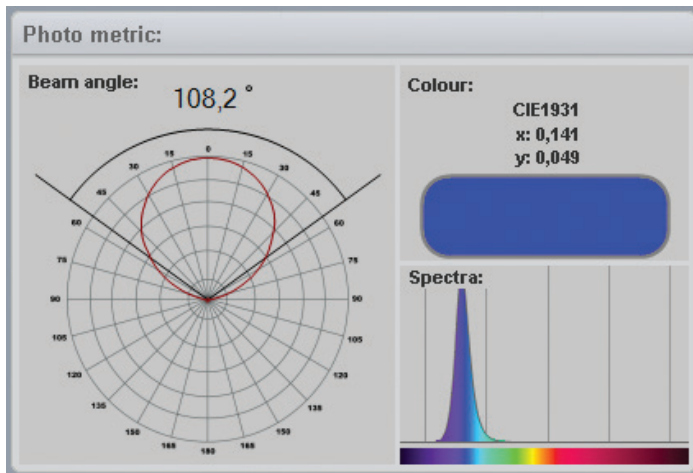

Q.7

PHOTOMETRIC DATA*

110°
All LEDs on

Light output	28000 [lm]
Power	450 [W]
Efficiency	62 [lm/W]
CRI	82
CCT	8000 [K]

110°
Red

Light output	3100 [lm]
Power	80 [W]
Efficiency	39 [lm/W]

110°
Green

Light output	6300 [lm]
Power	134 [W]
Efficiency	47 [lm/W]

* Goniometer Scan / Ocean optics / Viso Systems Light Spion™

Q.7

PHOTOMETRIC DATA*

110°

Blue

Light output	1500 [lm]
Power	125 [W]
Efficiency	12 [lm/W]

110°

White

Light output	19000 [lm]
Power	135 [W]
Efficiency	141 [lm/W]
CRI	80
CCT	5700 [K]

Distributor:

Techni-Lux
www.techni-lux.com

Phone: 407-857-8770
Fax: 407-857-8771
Email: sales@techni-lux.com

* Goniometer Scan / Ocean optics / Viso Systems Light Spion™