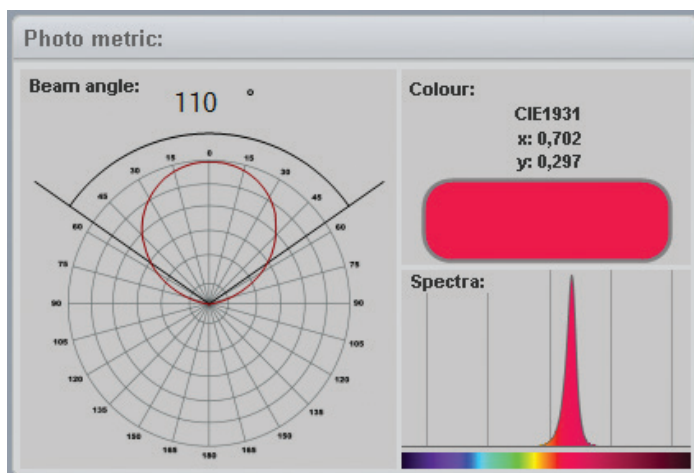

Q.7

PHOTOMETRIC DATA*

110°
All LEDs on

Light output	28000 [lm]
Power	450 [W]
Efficiency	62 [lm/W]
CRI	82
CCT	8000 [K]

110°
Red

Light output	3100 [lm]
Power	80 [W]
Efficiency	39 [lm/W]

110°
Green

Light output	6300 [lm]
Power	134 [W]
Efficiency	47 [lm/W]

* Goniometer Scan / Ocean optics / Viso Systems Light Spion™

Q.7

PHOTOMETRIC DATA*

110°

Blue

Light output	1500 [lm]
Power	125 [W]
Efficiency	12 [lm/W]

110°

White

Light output	19000 [lm]
Power	135 [W]
Efficiency	141 [lm/W]
CRI	80
CCT	5700 [K]

Distributor:

Techni-Lux
www.techni-lux.com

Phone: 407-857-8770
Fax: 407-857-8771
Email: sales@techni-lux.com

* Goniometer Scan / Ocean optics / Viso Systems Light Spion™