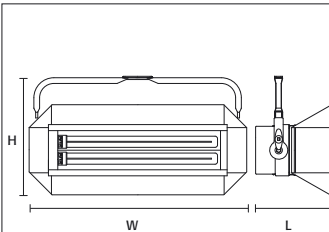

Distance (mts)	1.00	2.00	3.00	4.00	5.00
Luminance (lux)	3200	810	350	190	110

LAMPS

CODE	DESCRIPTION	WATTS	LIFE HS.	K°	APPLICATION
Dulux L 55/32	Osram Dulux L	55	10000	3200	Indoor
Dulux L 55/12	Osram Dulux L	55	10000	5500	Daylight
Studioline 32	Osram Studioline	55	10000	3200	Indoor

LUZ FRÍA 2x55w LFS-2/55

L	270mm. (10.63")
W	750mm. (29.55")
H	325mm. (12.80")
	10.5kg. (23.15 Lbs.)
	750x280x180mm. (29.53"x11.02"x7.09")

ACCESSORIES

4/55w PAN Fluorescent Softlight Studio Model LFS-4/55 PAN

LUZ FRÍA 4x55w LFS-4/55 PAN

L	270mm. (10.63")
W	1370mm. (53.97")
H	362mm. (14.26")
	21.0kg. (43.30 Lbs.)
	1200x450x250mm. (47.24"x17.72"x9.84")

ACCESSORIES