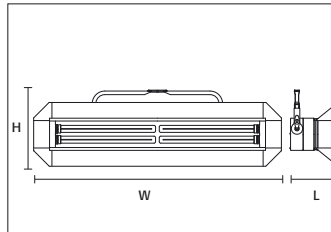

LUZ FRÍA 2x55w LFS-2/55

L	270mm. (10.63")
W	750mm. (29.55")
H	325mm. (12.80")
	10.5kg. (23.15 Lbs.)
	750x280x180mm. (29.53"x11.02"x7.09")

ACCESSORIES

4/55w PAN Fluorescent Softlight Studio Model LFS-4/55 PAN

PHOTOMETRIC DATA

LUZ FRÍA STUDIO LFS-4/55 PAN | With 4 Dulux L 55w Osram lamps

Distance (mts)	1.00	2.00	3.00	4.00	5.00
Luminance (lux)	3400	960	400	210	115

LAMPS

CODE	DESCRIPTION	WATTS	LIFE HS.	K°	APPLICATION
Dulux L 55/32	Osram Dulux L	55	10000	3200	Indoor
Dulux L 55/12	Osram Dulux L	55	10000	5500	Daylight
Studioline	Osram Studioline	55	10000	3200	Indoor

LUZ FRÍA 4x55w LFS-4/55 PAN

L	270mm. (10.63")
W	1370mm. (53.97")
H	362mm. (14.26")
	21.0kg. (43.30 Lbs.)
	1200x450x250mm. (47.24"x17.72"x9.84")

ACCESSORIES