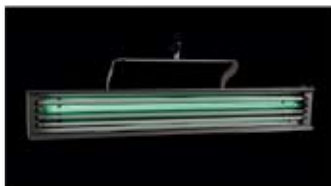

Software and DMX Interface to control the PRGB Units