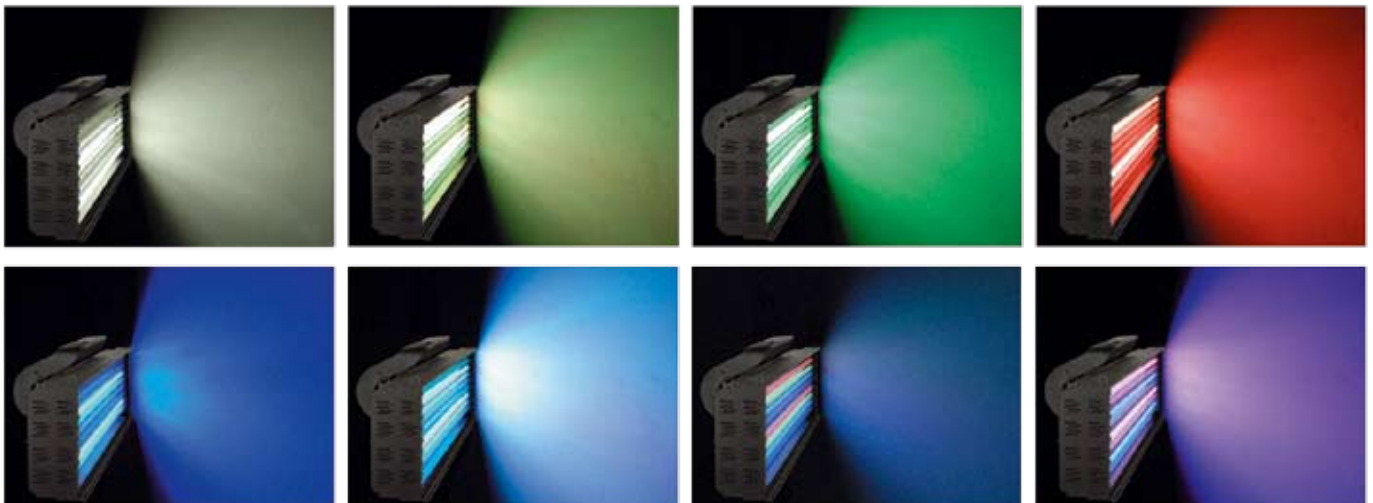

POWER RGB COLOR CHANGER

Model PRGB 4/54W 4DMX-Ch | Model 8/54W 4DMX-Ch

PRGB 8/54 4 DMX-Ch

The full color mixing fluorescent lamps for Cyclorama lighting (front or rear projection), Chroma Key (Blue or Green), Stages, and other Architectural application or light effects.
Dimming each lamp 0-100% intensity control Power RGB allow unlimited pay of colors with the advantages of energy long life lamps (20000hs).

Supplied in two (2) versions:

- Model PRGB 4/54w for 4 lamps: Red, Blue, Green, White
 - Model PRGB 8/54w for 8 lamps: 2 Red, 2 Blue, 2 Green, 2 White
- Instead of white colour lamp can be used yellow.

- Four DMX Channels - 4 or 8 lamps 54w Red, Green, Blue & White.
- Dimming 0-100%.
- 8 Scenes programmable on the control panel
- Optional louver reflector for providing maximum light output
- Designed reflector for high performance.
- DMX input & output connectors to allow daisy chain between several Power RGB units.
- Supplied with lamps.
- This equipment comply with all applicable European directives and carry CE marks.