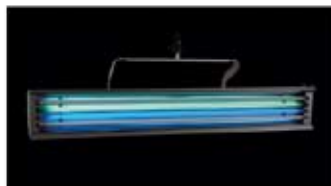

Software and DMX Interface to control the PRGB Units