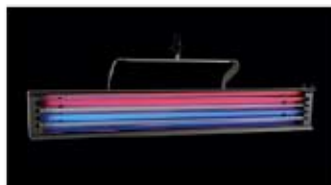

Software and DMX Interface to control the PRGB Units