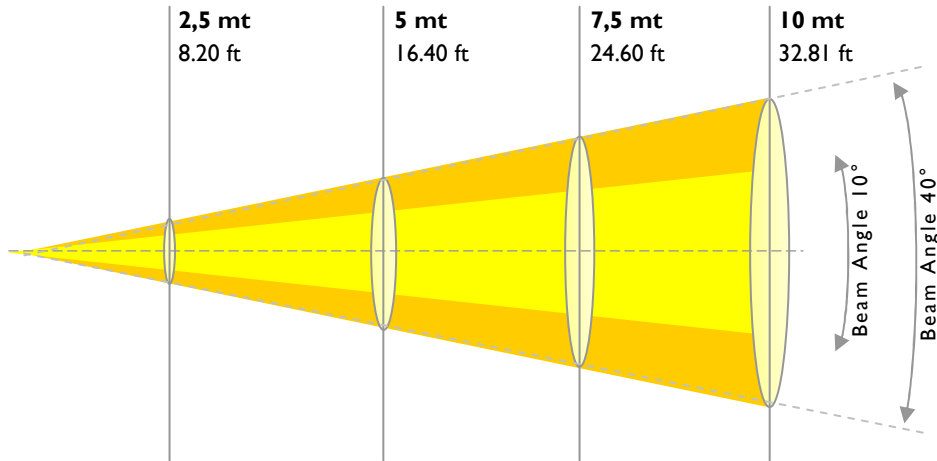

LUMINOSITY CHART

IDEA WASH 300

		2,5 mt	5 mt	7,5 mt	10 mt
BEAM ANGLE 10°	Lux center	41770	13160	3150	1855
	Foot candles center	3880	1223	293	172
	Field size (d.cm.)	60	120	180	240
	Field size (d. ft.)	1.97	3.94	5.9	7.87
		2,5 mt	5 mt	7,5 mt	10 mt
BEAM ANGLE 40°	Lux center	3253	905	445	290
	Foot candles center	302	84	41	27
	Field size (d.cm.)	180	360	540	720
	Field size (d. ft.)	5.9	11.81	17.71	23.62