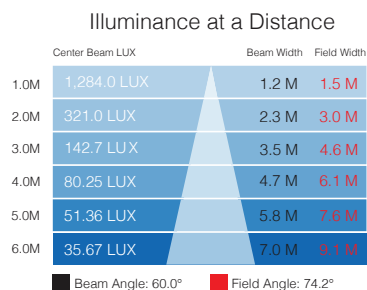

PHOTOMETRICS

5500K

Photometric Data for X-Effects LED 5500K 19 Degree Lens

Photometric Data for X-Effects LED 5500K 30 Degree Lens

Photometric Data for X-Effects LED 5500K 50 Degree Lens

Photometric Data for X-Effects LED 5500K 70 Degree Lens

RGBW

Photometric Data for X-Effects LED RGBW 19 Degree Lens

Photometric Data for X-Effects LED RGBW 30 Degree Lens

Photometric Data for X-Effects LED RGBW 50 Degree Lens

Photometric Data for X-Effects LED RGBW 70 Degree Lens