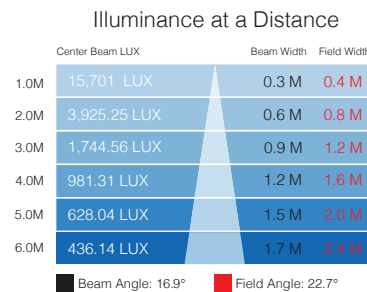

PHOTOMETRICS

5500K

Photometric Data for X-Effects LED 5500K 19 Degree Lens

Photometric Data for X-Effects LED 5500K 30 Degree Lens

Photometric Data for X-Effects LED 5500K 50 Degree Lens

Photometric Data for X-Effects LED 5500K 70 Degree Lens

RGBW

Photometric Data for X-Effects LED RGBW 19 Degree Lens

Photometric Data for X-Effects LED RGBW 30 Degree Lens

Photometric Data for X-Effects LED RGBW 50 Degree Lens

Photometric Data for X-Effects LED RGBW 70 Degree Lens