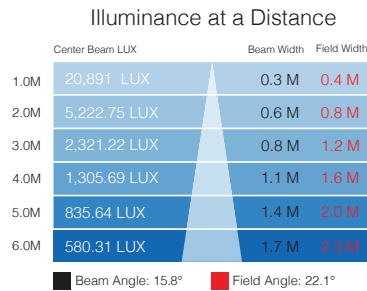

PHOTOMETRICS

5500K

Photometric Data for X-Effects LED 5500K 19 Degree Lens

Photometric Data for X-Effects LED 5500K 30 Degree Lens

Photometric Data for X-Effects LED 5500K 50 Degree Lens

Photometric Data for X-Effects LED 5500K 70 Degree Lens

RGBW

Photometric Data for X-Effects LED RGBW 19 Degree Lens

Photometric Data for X-Effects LED RGBW 30 Degree Lens

Photometric Data for X-Effects LED RGBW 50 Degree Lens

Photometric Data for X-Effects LED RGBW 70 Degree Lens