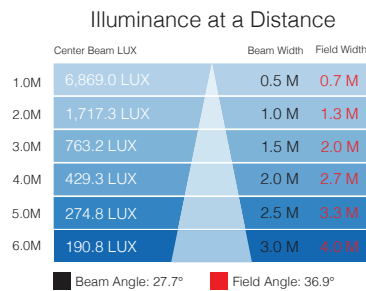

PHOTOMETRICS

5500K

Photometric Data for X-Effects LED 5500K 19 Degree Lens

Photometric Data for X-Effects LED 5500K 30 Degree Lens

Photometric Data for X-Effects LED 5500K 50 Degree Lens

Photometric Data for X-Effects LED 5500K 70 Degree Lens

RGBW

Photometric Data for X-Effects LED RGBW 19 Degree Lens

Photometric Data for X-Effects LED RGBW 30 Degree Lens

Photometric Data for X-Effects LED RGBW 50 Degree Lens

Photometric Data for X-Effects LED RGBW 70 Degree Lens