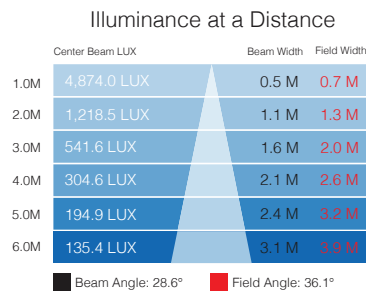

PHOTOMETRICS

5500K

Photometric Data for X-Effects LED 5500K 19 Degree Lens

Photometric Data for X-Effects LED 5500K 30 Degree Lens

Photometric Data for X-Effects LED 5500K 50 Degree Lens

Photometric Data for X-Effects LED 5500K 70 Degree Lens

RGBW

Photometric Data for X-Effects LED RGBW 19 Degree Lens

Photometric Data for X-Effects LED RGBW 30 Degree Lens

Photometric Data for X-Effects LED RGBW 50 Degree Lens

Photometric Data for X-Effects LED RGBW 70 Degree Lens