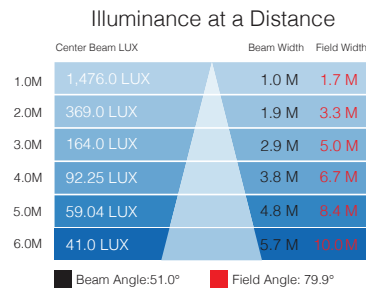

PHOTOMETRICS

5500K

Photometric Data for X-Effects LED 5500K 19 Degree Lens

Photometric Data for X-Effects LED 5500K 30 Degree Lens

Photometric Data for X-Effects LED 5500K 50 Degree Lens

Photometric Data for X-Effects LED 5500K 70 Degree Lens

RGBW

Photometric Data for X-Effects LED RGBW 19 Degree Lens

Photometric Data for X-Effects LED RGBW 30 Degree Lens

Photometric Data for X-Effects LED RGBW 50 Degree Lens

Photometric Data for X-Effects LED RGBW 70 Degree Lens