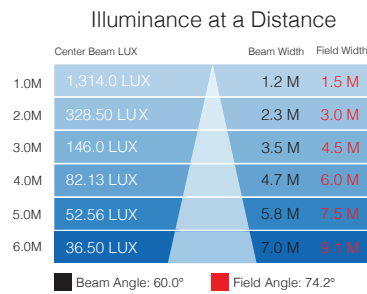

PHOTOMETRICS

5500K

Photometric Data for X-Effects LED 5500K 19 Degree Lens

Photometric Data for X-Effects LED 5500K 30 Degree Lens

Photometric Data for X-Effects LED 5500K 50 Degree Lens

Photometric Data for X-Effects LED 5500K 70 Degree Lens

RGBW

Photometric Data for X-Effects LED RGBW 19 Degree Lens

Photometric Data for X-Effects LED RGBW 30 Degree Lens

Photometric Data for X-Effects LED RGBW 50 Degree Lens

Photometric Data for X-Effects LED RGBW 70 Degree Lens