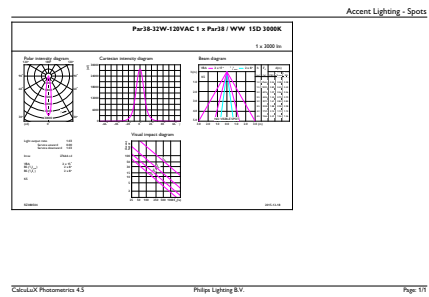

Photometric data

Distributor:

Techni-Lux
www.techni-lux.com

Phone: 407-857-8770
Fax: 407-857-8771
Email: sales@techni-lux.com