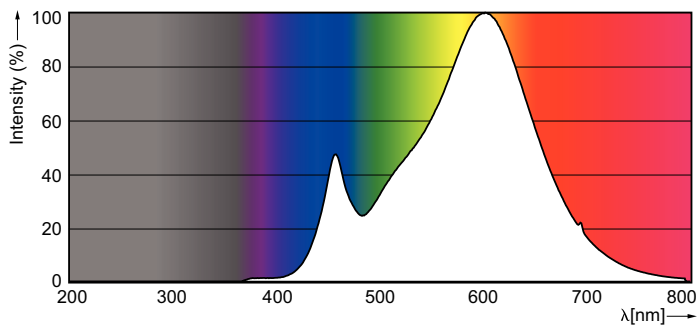

Photometric data

Distributor:

Techni-Lux
www.techni-lux.com

Phone: 407-857-8770
Fax: 407-857-8771
Email: sales@techni-lux.com