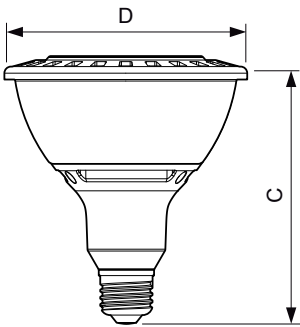

PAR38 LED

Warnings and Safety

- Suitable for use in damp locations.
- Not for use in totally enclosed luminaires.
- CAUTION: Risk of electric shock - do not use where directly exposed to water.
- NOTES: This device complies with Part 18 of the FCC rule. This product may cause interference with other devices. If interference occurs, change the location of the products involved. This RFLD device complies with Canadian ICES-005

Dimensional drawing

PAR38 35W-70W 2800lm 25D 3000K E26 ND

Product	D	C
120V PAR38 32W 25D 3000K SO	122 mm	133 mm