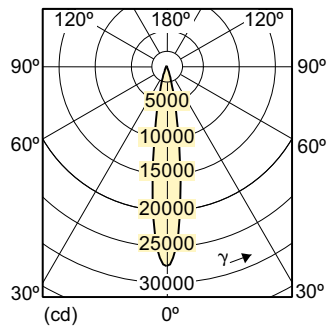

Photometric data

Distributor:

Techni-Lux
www.techni-lux.com

Phone: 407-857-8770
Fax: 407-857-8771
Email: sales@techni-lux.com