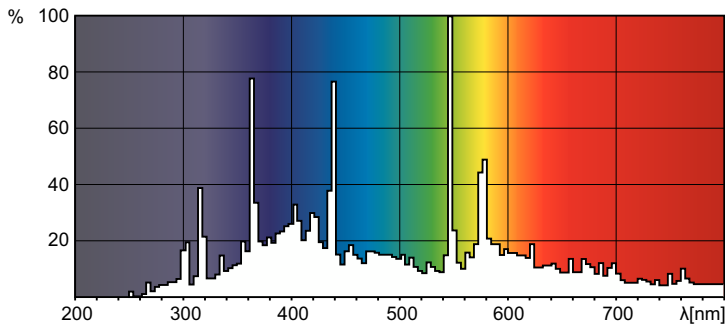

Photometric data

Spectral Power Distribution Colour - MSD Platinum 11 R 1CT/8

Distributor:

Techni-Lux
www.techni-lux.com

Phone: 407-857-8770
Fax: 407-857-8771
Email: sales@techni-lux.com