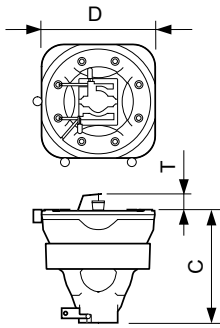

Product data

| Operating and Electrical | | Chromaticity Coordinate X (Nom) | | 0.300 | |
|--------------------------|----------------------------------|------------------------------------|-----------------|-------|--|
| Power Consumption | 250 W | Chromaticity Coordinate Y (Nom) | 0.305 | | |
| General Information | | Correlated Color Temperature (Nom) | 7800 K | | |
| Cap-Base | - [-] | Color rendering index (CRI) | - | | |
| Operating Position | UNIVERSAL [Any or Universal (U)] | Controls and Dimming | | | |
| Light Technical | | Dimmable | Yes | | |
| Color Code | 2 | Product Data | | | |
| Luminous Flux | 12,000 lumen | Full product code | 871869653976700 | | |

| | |
|-------------------|-------------------------|
| Full product name | MSD Platinum 11 R 1CT/8 |
| EAN/UPC - Case | 8718696539774 |

Dimensional drawing

| Product | D (max) | T (max) | O | C (max) |
|-------------------------|---------|---------|---------|---------|
| MSD Platinum 11 R 1CT/8 | 51.5 mm | 10 mm | 0.95 mm | 53 mm |