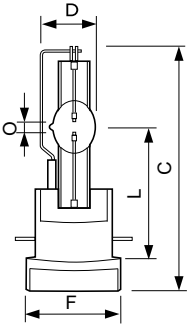

### Product data

General Information		Ignition Supply Voltage (Max)	
Cap-Base	PGJX50 [ PGJX50]		198 V
Operating Position	Universal [ Universal]	Controls and Dimming	
Main Application	Entertainment	Dimmable	Yes
Life to 50% Failures (Nom)	750 h	Mechanical and Housing	
Light Technical		Cap-Base Information	PGJX50
Initial lumen (Min)	155000 lm	Luminaire Design Requirements	
Initial lumen (Nom)	172000 lm	Bulb Temperature (Max)	950 °C
Chromaticity Coordinate X (Nom)	329	Pinch Temperature (Max)	500 °C
Chromaticity Coordinate Y (Nom)	333	Product Data	
Correlated Color Temperature (Nom)	5700 K	Order product name	MSR Gold™ 2000/1 FastFit 1CT/8
Luminous Efficacy (Rated) (Nom)	86 lm/W	EAN/UPC - Product	8718696679449
Color Rendering Index (Nom)	90	Order code	323709
Operating and Electrical		Numerator - Quantity Per Pack	1
Power (Rated) (Nom)	2000 W	Numerator - Packs per outer box	8
Lamp Current (Nom)	18.2 A		

## MSR Gold™ FastFit

Material Nr. (12NC)	928410105114
Net Weight (Piece)	138.000 g

### Dimensional drawing

MSR Gold 2000/1 FastFit

Product	D (max)	O	L (min)	L	L	C (max)	F
MSR Gold™ 2000/1 FastFit 1CT/8	34 mm	8 mm	66 mm	68 mm	67 mm	134 mm	50 mm

Distributor:

  
Techni-Lux  
[www.techni-lux.com](http://www.techni-lux.com)