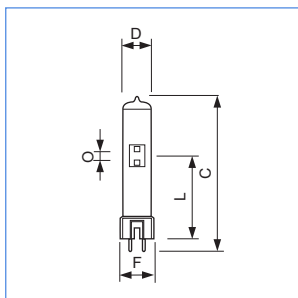

MSR Entertainment MSR Hot Restrike

Dim. no.	C max.	D max.	F nom.	L nom.	O nom.
1	77	17	23.5	39	4