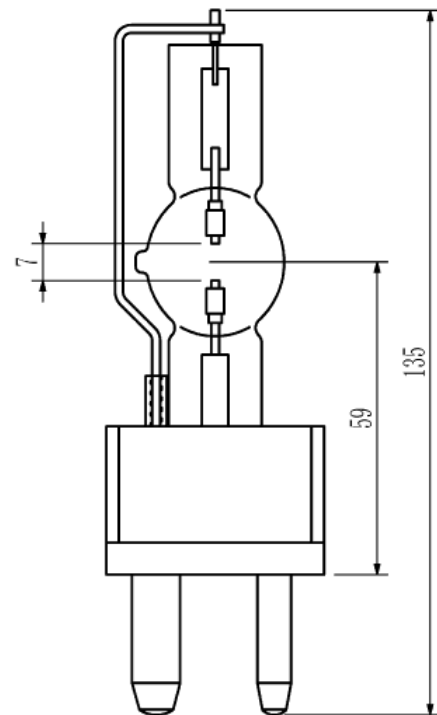

CSR Lamps

The GE CSR1200/SA lamp is a single ended metal halide lamp without an outer jacket . It's small arc gap of 7 mm provides greater optical control and luminance. This lamp is compact, highly efficient, and is a cold start lamp with a maximum seal temperature of 500° C . The CSR1200/SA is mainly used in event lighting..

Product Description CSR1200/SA

•Order Description	CSR1200/SA
•Product Code	21849
•Pack Quantity	6
•Rated Wattage	1200W
•Rated Voltage	100± 10V
•Lamp Current (ECG/MCG)*	13.8A
•Ignition Voltage (cold/hot)	5
•Lumens	96,000 Lm
•Lumens per watt	80
•Ra	>75
•Chromaticity coordinates	x 0.326 y 0.330
•Color temperature	5,800K
•Arc Length (C)	7.5 mm
•Lamp length (A)	MAX135
•Light center length (B)	59± 1.0
•Lamp diameter	-
•Average rated life	750hr
•Base	GY22

*ECG = electronic control gear/ MCG = Magnetic control gear

Lamp Operation

Burn Position	Any
Maximum Seal Temperature	500° C
Cooling	Forced Cooling/Fan
Lamp can be used on electronic or AC magnetic Ballast/igniters	

Application Information

- •Do not exceed rated wattage or voltage
- •Replace lamp at or before rated life
- •Do not exceed rated seal temperature
- •Use only with properly rated fixtures and ballasts

GE imagination at work

GE and General Electric are both registered trademarks of the General Electric Company, USA. © General Electric Company (USA) 2006

CSR1200/SA - Data sheet - April 2008

Distributor:

Techni-Lux
www.techni-lux.com

Phone: 407-857-8770

Fax: 407-857-8771

Email: sales@techni-lux.com